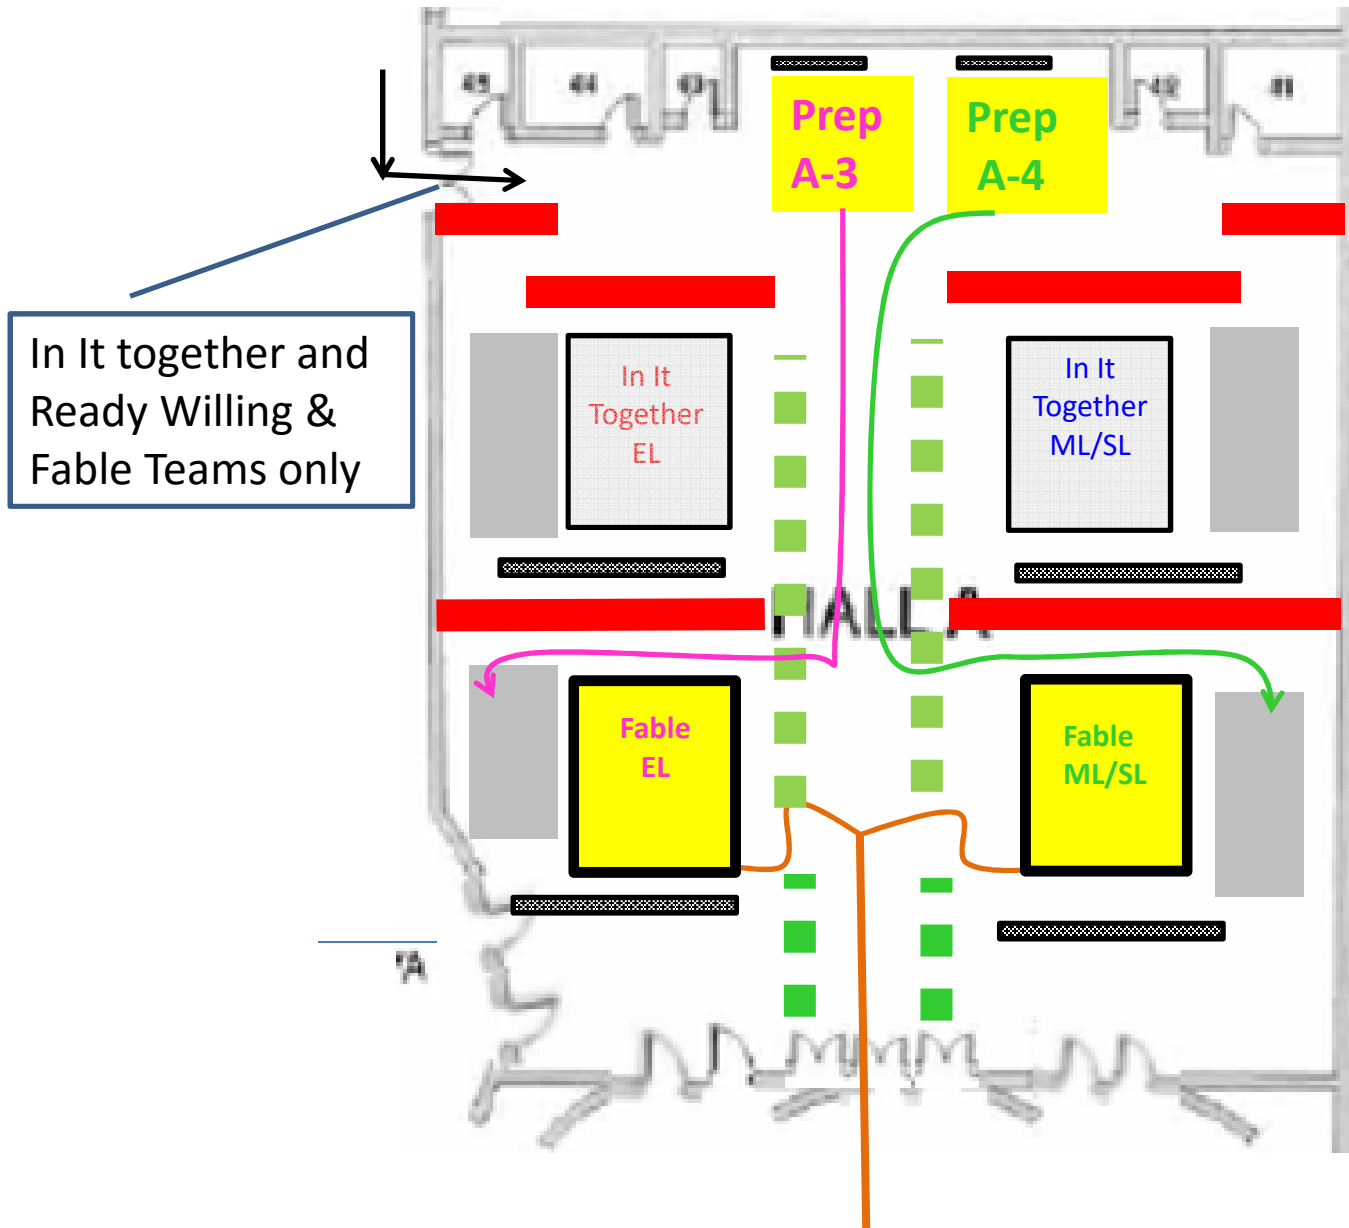

# Ready Willing & Fable

NOTE: Show & Tech is performing in this hall. We request when you use this area that you talk in low voices.