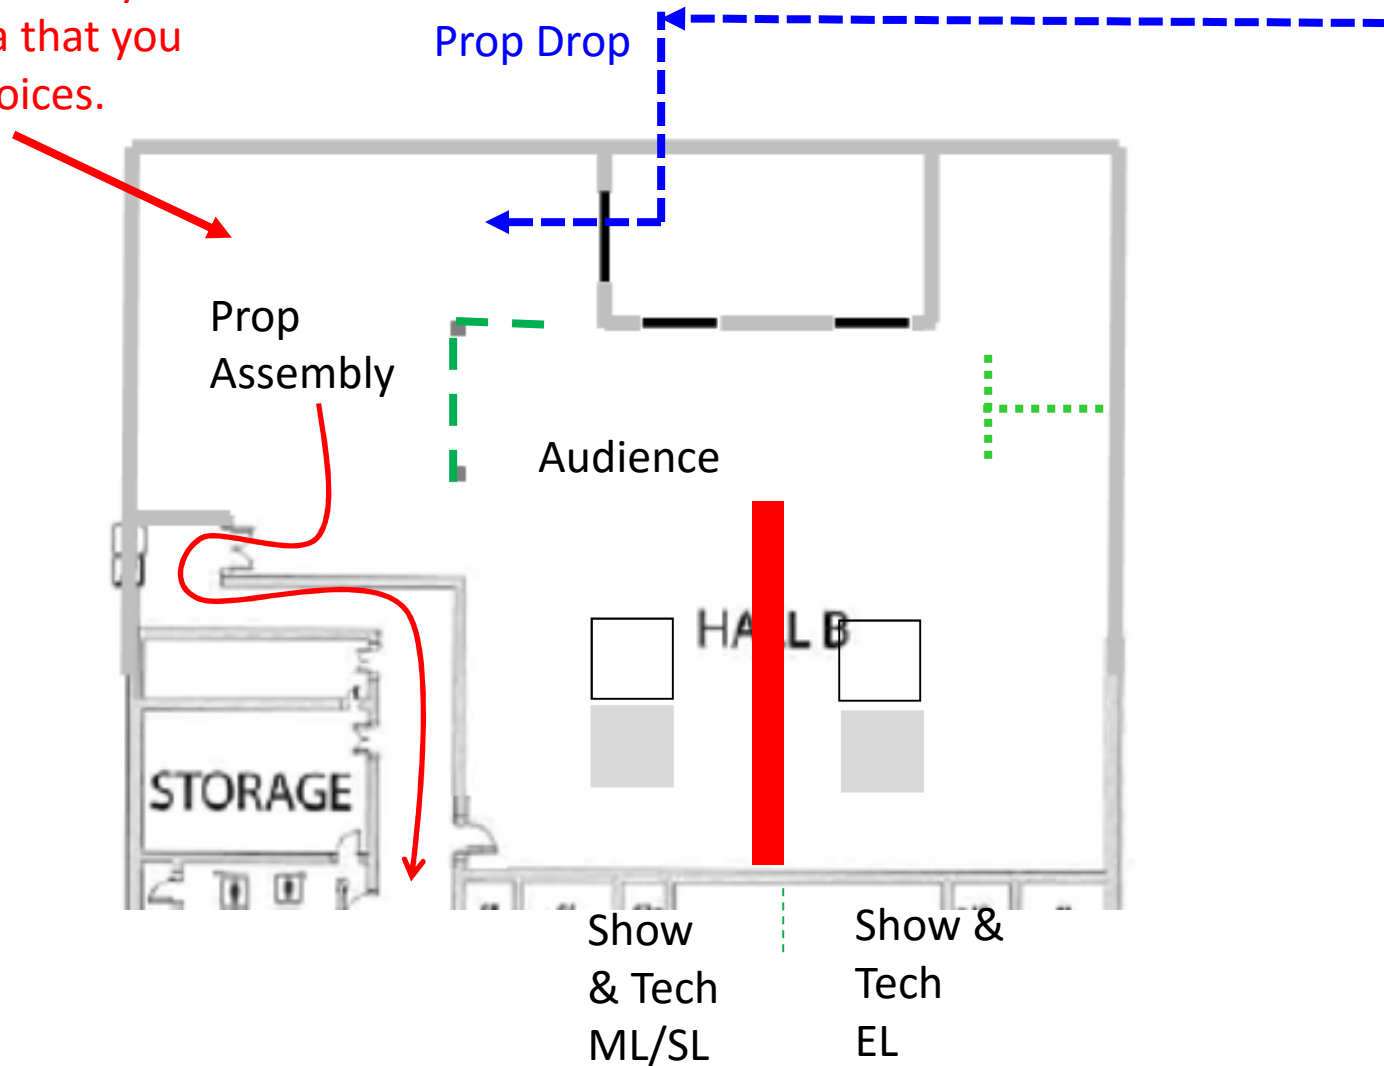

NOTE: Show & Tech is performing in this hall. We request when you use this area that you talk in low voices.

Ready Willing & Fable