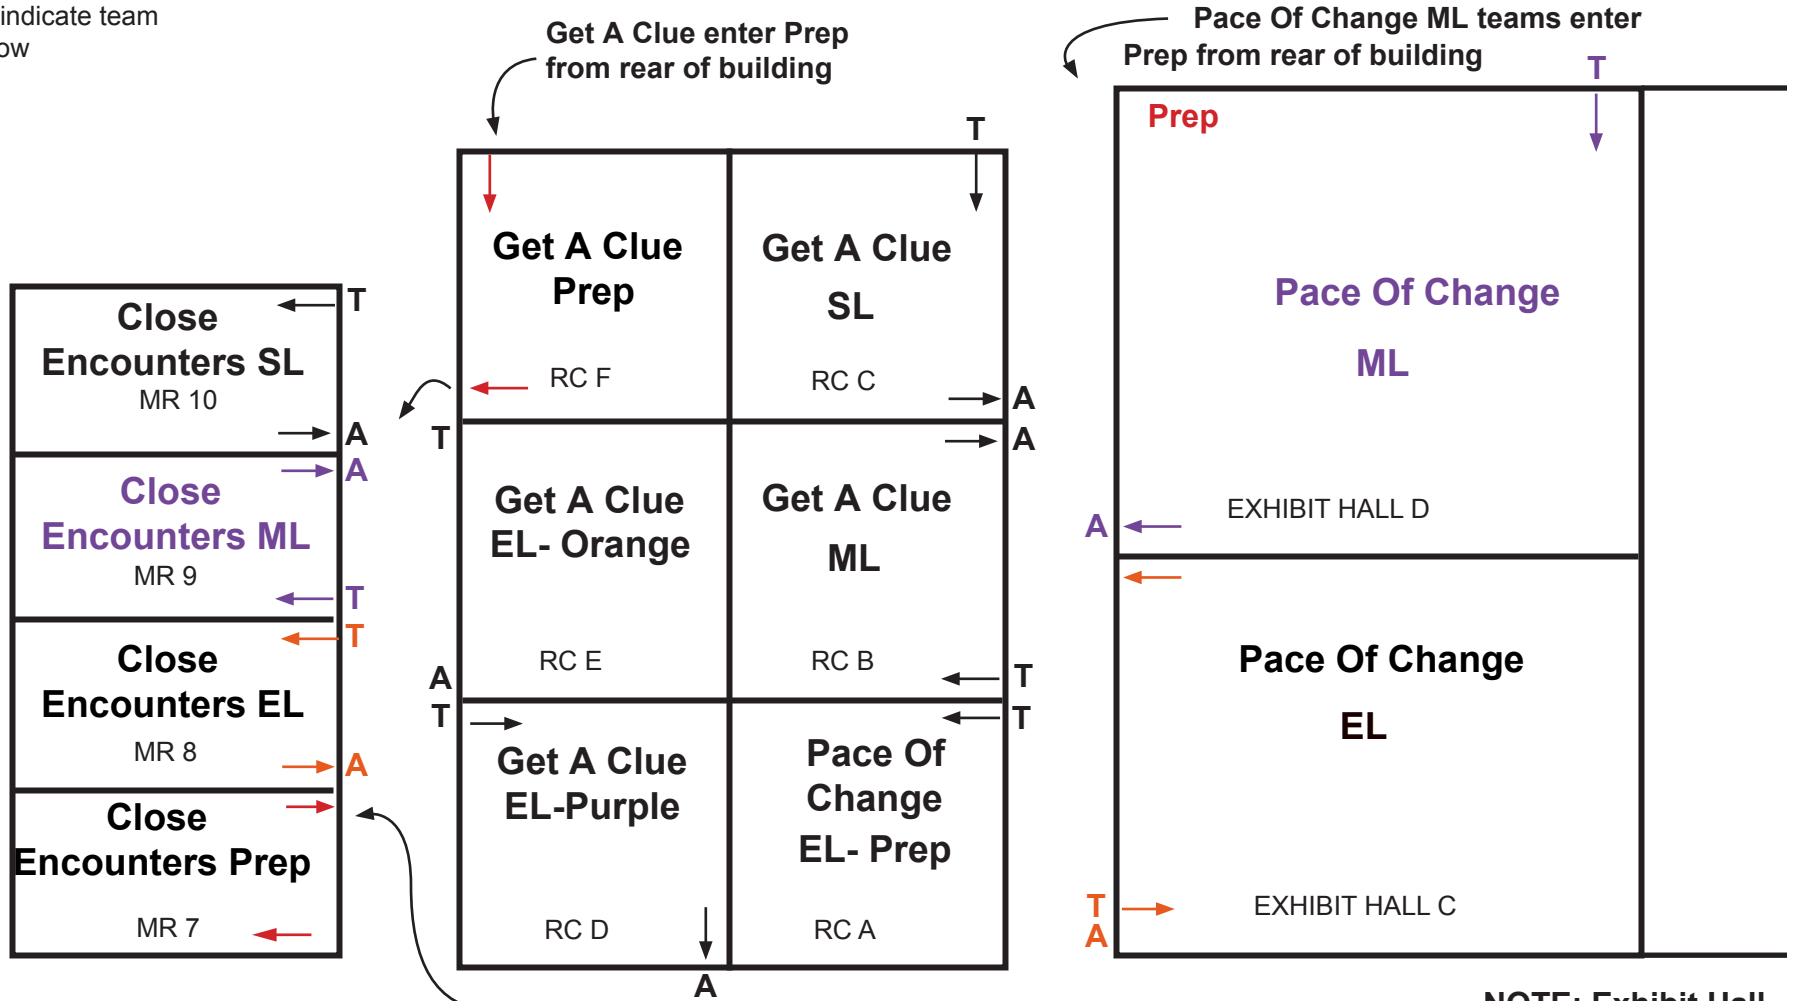

Traffic Flow for Close Encounters, Get A Clue, & Pace Of Change (Upper Level)

Key:
 A = Audience
 T = Team
 Arrows indicate team traffic flow

Improv Teams enter Prep from Concourse

Pace Of Change EL Teams enter Prep from Concourse

NOTE: Exhibit Hall B is pre-Prep for all teams

Pace Of Change SL enter Exhibit Hall A from Concourse →