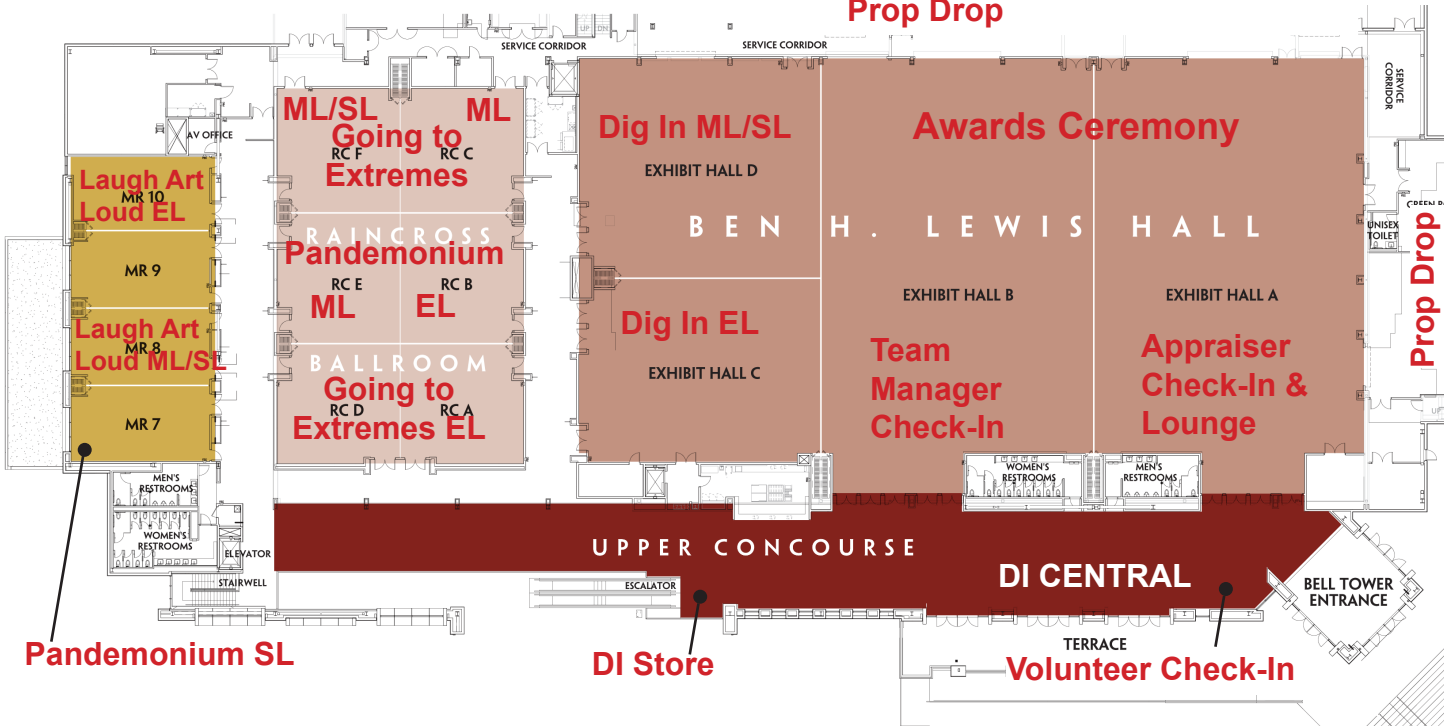

Orange Street

Prop Drop

Prop Drop

Pandemonium SL

DI Store

Volunteer Check-In

ADA PARKING

Prop Drop

←Parking

In Brief:

Dig In:

- EL - Exhibit Hall C
- ML/SL Exhibit Hall D

Going to Extremes:

- EL purple – RC A
- EL orange – RC D
- ML purple – RC C
- ML orange/SL – RC F

Laugh Art Loud:

- EL – MR 10
- ML/SL – MR 8

Pandemonium:

- EL – RC B
- ML – RC E
- SL – MR 7

The Tension Builds:

- EL – SB B
- ML/SL – SB A
- Structure Check-in MR4

Pitch & Play:

- EL – MR 2
- ML/SL – MR 1

Fifth Street

**Destination Imagination
State Finals
Riverside Convention Center
March 29, 2014**

**Instant Challenges
at the Marriott**