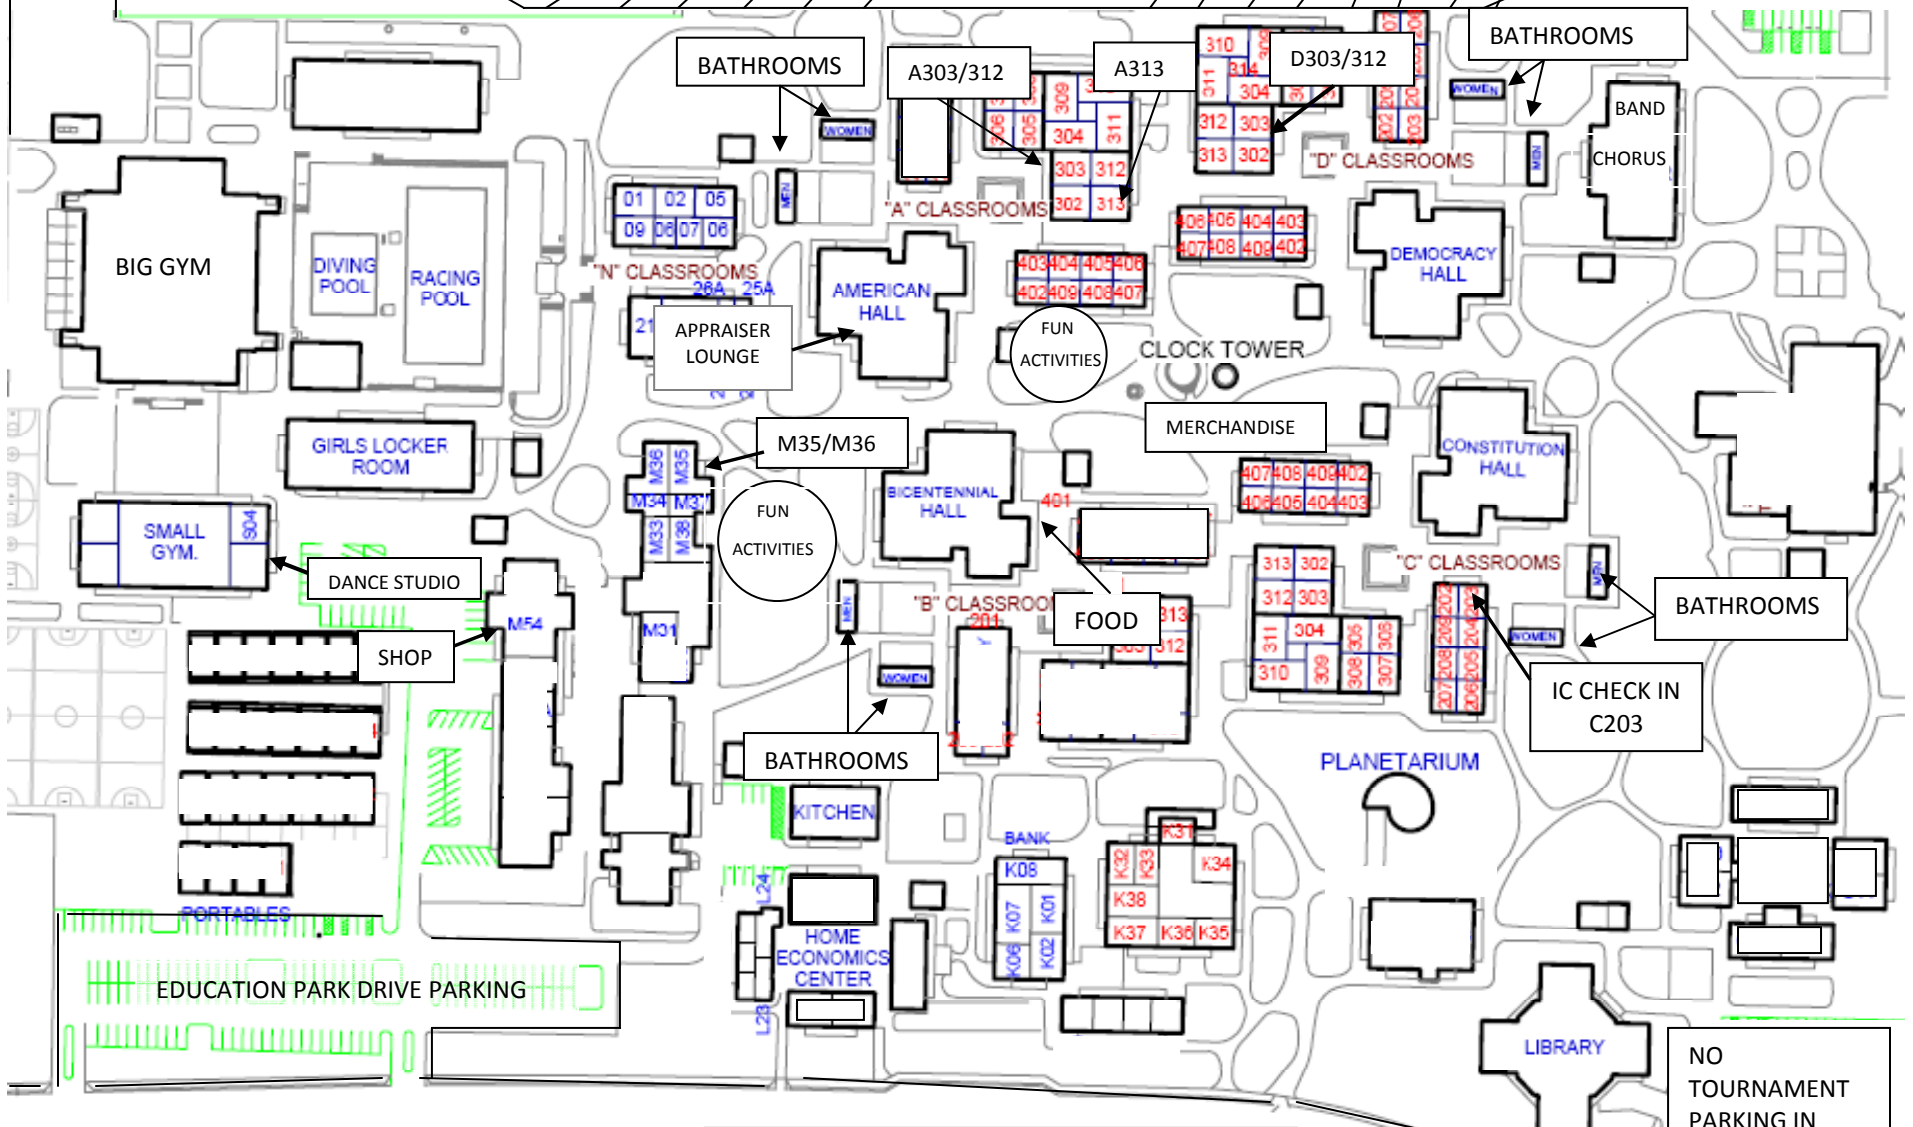

JACKSON

NORTH JACKSON PARKING LOT

STADIUM

SOUTH JACKSON PARKING LOT

NO PARKING FIRE LANE

BATHROOMS

BATHROOMS

BAND CHORUS

BIG GYM

DIVING POOL

RACING POOL

GIRLS LOCKER ROOM

SMALL GYM

DANCE STUDIO

SHOP

"N" CLASSROOMS

"A" CLASSROOMS

"D" CLASSROOMS

AMERICAN HALL

FUN ACTIVITIES

CLOCK TOWER

DEMOCRACY HALL

M35/M36

FUN ACTIVITIES

BICENTENNIAL HALL

MERCHANDISE

CONSTITUTION HALL

"C" CLASSROOMS

FOOD

BATHROOMS

IC CHECK IN C203

BATHROOMS